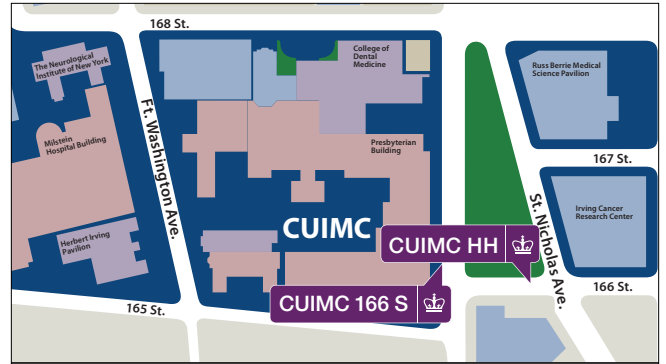

STOP LOCATIONS

- 96: 214 West 96th St. (btwn. Broadway & Amsterdam facing East)
- 116 S: NW corner of 116th St. & Broadway (mid-day only) facing South
- 116 N: NE corner of 116th St. & Broadway facing North
- 120 E: 530 West 120th St. btwn. Broadway & Amsterdam (btwn. Pupin & Schapiro)
- 120 S: NW corner of 120th St. & Broadway facing South
- 120 N: SE corner of 120th St. & Broadway facing North
- 145 S: NW corner of 145th St. & Broadway facing south (MTA stop)
- 145 N: NE corner of 145th St. & Broadway facing north (MTA stop)
- Ⓐ Train AM: NW corner of 125th St. & St. Nicholas Ave. facing West
- Ⓐ Train PM: 125th St. btwn. St. Nicholas Ave. & Morningside
- ②/③ Train AM: 105 W 125th St. (in front of Staples)
- ②/③ Train PM: 72 W 125th St. (in front of Chipotle)
- CUIMC to HH: 3960 Broadway on 166th St. between Broadway & St. Nicholas facing East
- CUIMC 166 S: SW corner of 166th St. & Broadway facing S (Children's Hospital)
- EC: Employment Center, SE corner of Tiemann Place facing North
- HH (Harlem Hospital): SW corner of Lenox Ave. & 135th St. facing South
- HH (Harlem Hospital) PM: NW corner of 135th St. & Lenox Avenue facing West
- JLG S: NW corner of 129th St. & Broadway facing South
- JLG N: SE corner of 130th St. & Broadway facing North
- Metro N: NE corner of 125th St. & Madison Ave. facing North
- Nash S: SW corner of 133rd St. & Broadway facing South
- Nash N: SE corner of 133rd St. & Broadway facing North
- S'bucks: 3165 Broadway (SW corner of Broadway and Tiemann Place) facing South
- Stude S: SW corner of 131st St. & Broadway facing South
- Stude N: SE corner of 131st St. & Broadway facing North
- TC 120 N: 525 West 120th St. btwn Broadway & Amsterdam (Teacher's College)

Morningside & Manhattanville Stops

96th Street Stop

CUIMC Stops

2/3 Train Stops

Harlem Hospital Stops

A Train Stops

MetroNorth Stop