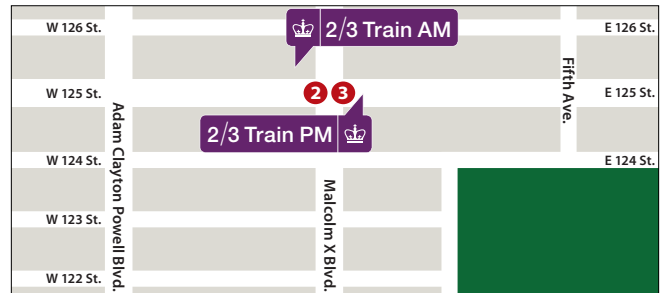

STOP LOCATIONS

- 96: 214 West 96th St. (btwn. Broadway & Amsterdam facing East)
- 116 S: NW corner of 116th St. & Broadway (mid-day only) facing South
- 116 N: NE corner of 116th St. & Broadway facing North
- 120 E: 530 West 120th St. btwn. Broadway & Amsterdam (btwn. Pupin & Schapiro)
- 120 S: NW corner of 120th St. & Broadway facing South
- 120 N: SE corner of 120th St. & Broadway facing North
- 145 S: NW corner of 145th St. & Broadway facing south (MTA stop)
- 145 N: NE corner of 145th St. & Broadway facing north (MTA stop)
- Ⓐ Train AM: NW corner of 125th St. & St. Nicholas Ave. facing West
- Ⓐ Train PM: 125th St. btwn. St. Nicholas Ave. & Morningside
- ②/③ Train AM: 105 W 125th St. (in front of Staples)
- ②/③ Train PM: 72 W 125th St. (in front of Chipotle)
- CUIMC to HH: 3960 Broadway on 166th St. between Broadway & St. Nicholas facing East
- CUIMC 166 S: SW corner of 166th St. & Broadway facing S (Children's Hospital)
- EC: Employment Center, SE corner of Tiemann Place facing North
- HH (Harlem Hospital): SW corner of Lenox Ave. & 135th St. facing South
- HH (Harlem Hospital) PM: NW corner of 135th St. & Lenox Avenue facing West
- JLG S: NW corner of 129th St. & Broadway facing South
- JLG N: SE corner of 130th St. & Broadway facing North
- Metro N: NE corner of 125th St. & Madison Ave. facing North
- Nash S: SW corner of 133rd St. & Broadway facing South
- Nash N: SE corner of 133rd St. & Broadway facing North
- S'bucks: 3165 Broadway (SW corner of Broadway and Tiemann Place) facing South
- Stude S: SW corner of 131st St. & Broadway facing South
- Stude N: SE corner of 131st St. & Broadway facing North
- TC 120 N: 525 West 120th St. btwn Broadway & Amsterdam (Teacher's College)

Morningside & Manhattanville Stops

96th Street Stop

CUIMC Stops

2/3 Train Stops

Harlem Hospital Stops

A Train Stops

MetroNorth Stop