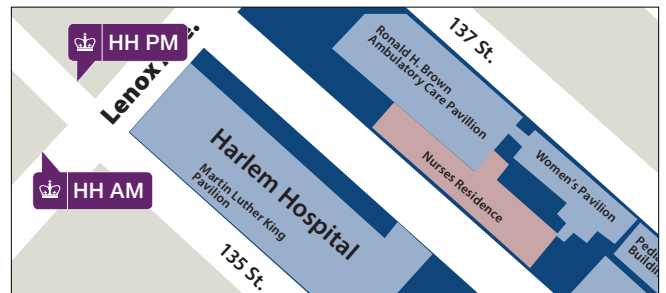

STOP LOCATIONS

- 96: 214 West 96th St. (btwn. Broadway & Amsterdam facing East)
- 116 S: NW corner of 116th St. & Broadway (mid-day only) facing South
- 116 N: NE corner of 116th St. & Broadway facing North
- 120 E: 530 West 120th St. btwn. Broadway & Amsterdam (btwn. Pupin & Schapiro)
- 120 S: NW corner of 120th St. & Broadway facing South
- 120 N: SE corner of 120th St. & Broadway facing North
- 145 S: NW corner of 145th St. & Broadway facing south (MTA stop)
- 145 N: NE corner of 145th St. & Broadway facing north (MTA stop)
- Ⓐ Train AM: NW corner of 125th St. & St. Nicholas Ave. facing West
- Ⓐ Train PM: 125th St. btwn. St. Nicholas Ave. & Morningside
- ②/③ Train AM: 105 W 125th St. (in front of Staples)
- ②/③ Train PM: 72 W 125th St. (in front of Chipotle)
- CUIMC to HH: 3960 Broadway on 166th St. between Broadway & St. Nicholas facing East
- CUIMC 166 S: SW corner of 166th St. & Broadway facing S (Children's Hospital)
- EC: Employment Center, SE corner of Tiemann Place facing North
- HH (Harlem Hospital): SW corner of Lenox Ave. & 135th St. facing South
- HH (Harlem Hospital) PM: NW corner of 135th St. & Lenox Avenue facing West
- JLG S: NW corner of 129th St. & Broadway facing South
- JLG N: SE corner of 130th St. & Broadway facing North
- Metro N: NE corner of 125th St. & Madison Ave. facing North
- Nash S: SW corner of 133rd St. & Broadway facing South
- Nash N: SE corner of 133rd St. & Broadway facing North
- S'bucks: 3165 Broadway (SW corner of Broadway and Tiemann Place) facing South
- Stude S: SW corner of 131st St. & Broadway facing South
- Stude N: SE corner of 131st St. & Broadway facing North
- TC 120 N: 525 West 120th St. btwn Broadway & Amsterdam (Teacher's College)

Morningside & Manhattanville Stops

96th Street Stop

CUIMC Stops

2/3 Train Stops

Harlem Hospital Stops

A Train Stops

MetroNorth Stop